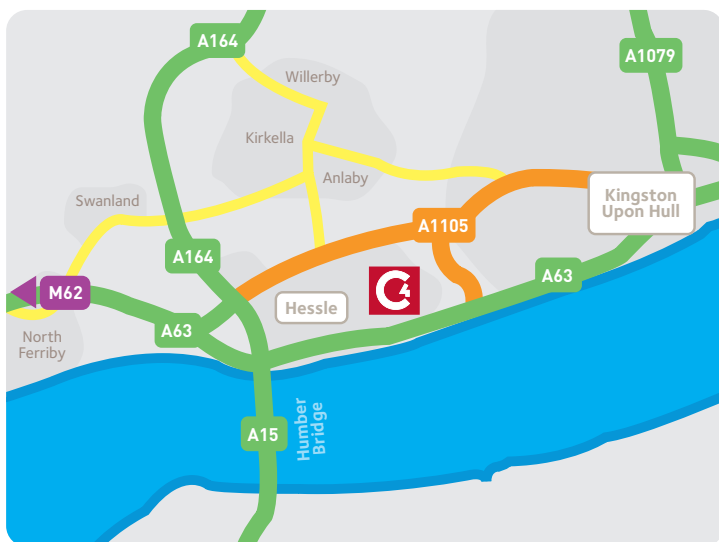

how to find us

directions

From A63 Hull Westbound

On the A63 take the exit (signposted Hessele/Park & Ride).

At traffic lights at top of sliproad turn right onto Priory Way.

At second set of traffic lights take right hand lane.

At next set of traffic lights turn right (signposted Park & Ride/The Village Hotel).

From here follow **Local Directions**

From M62 Eastbound

Pass under the Humber Bridge and take the next exit (signposted Hessele/ Park & Ride).

At traffic lights at top of sliproad turn left onto Priory Way.

At next set of traffic lights take right hand lane.

At next set of traffic lights turn right (signposted Park & Ride/The Village Hotel).

From here follow **Local Directions**

From Hessele Square

At main roundabout turn right (signposted A63 and Park & Ride).

At traffic lights turn left (signposted Park & Ride/The Village Hotel).

From here follow **Local Directions**

Local Directions